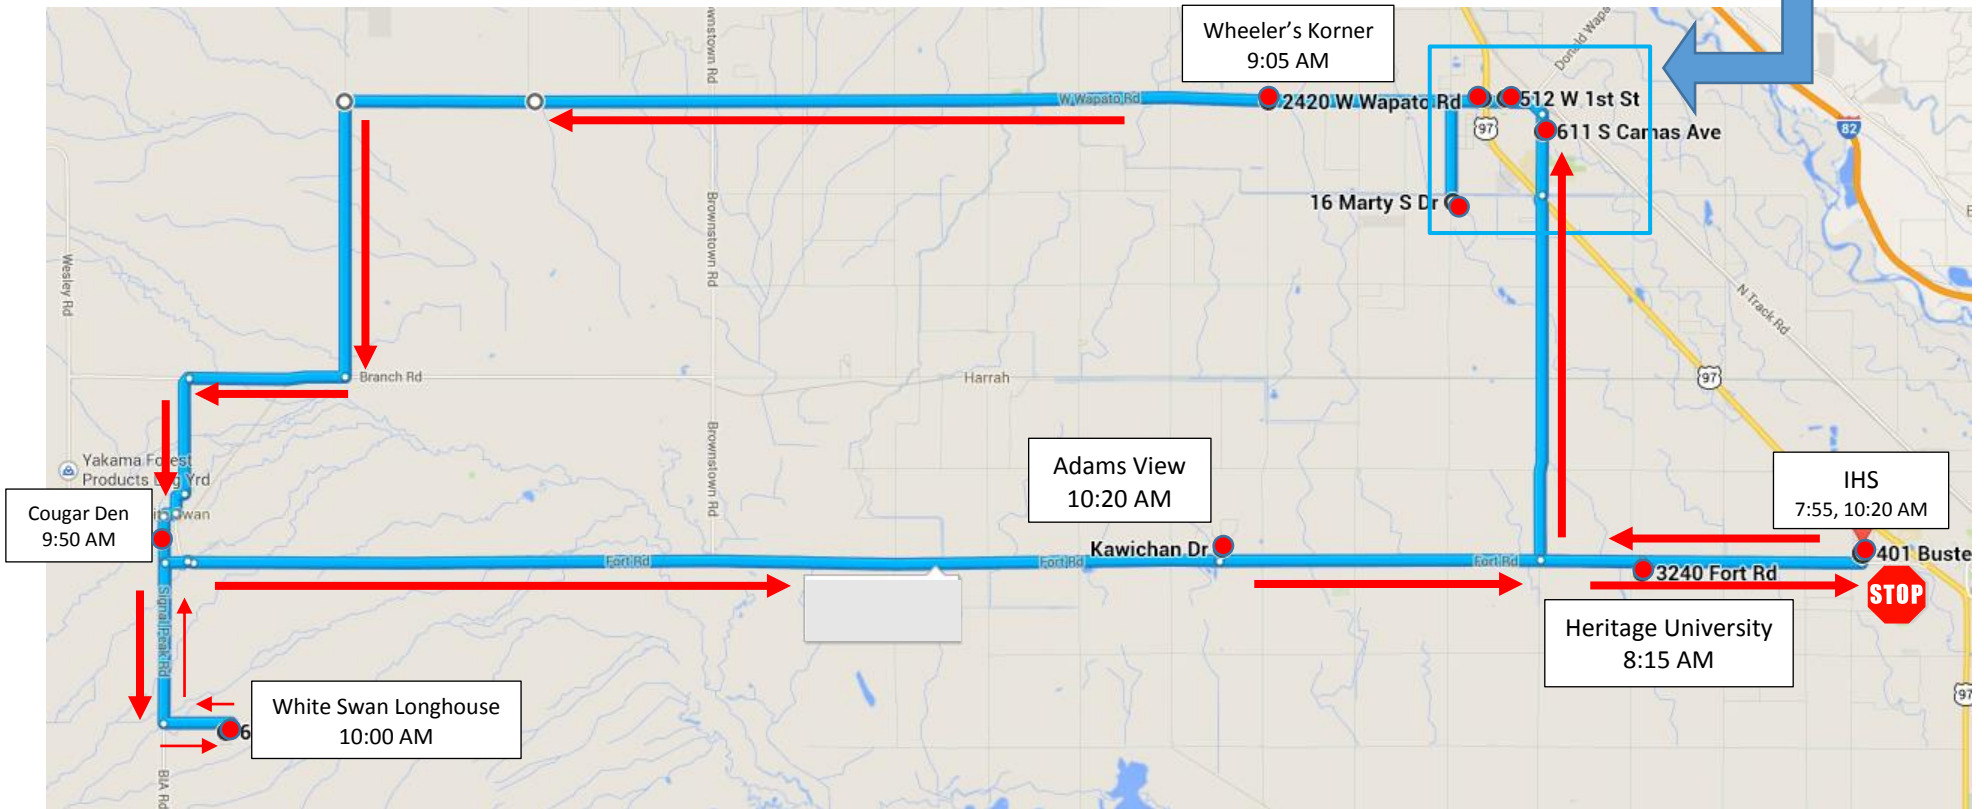

Close up of Toppenish City

**Morning
Route 1**
(6:15 AM – 8:00 AM)

Pahto Public
P A S S A G E

Route 1 Continued

(8:15 AM – 10:30 AM)

City Of Toppenish

Route 2

(11:05 AM – 1:40 PM)