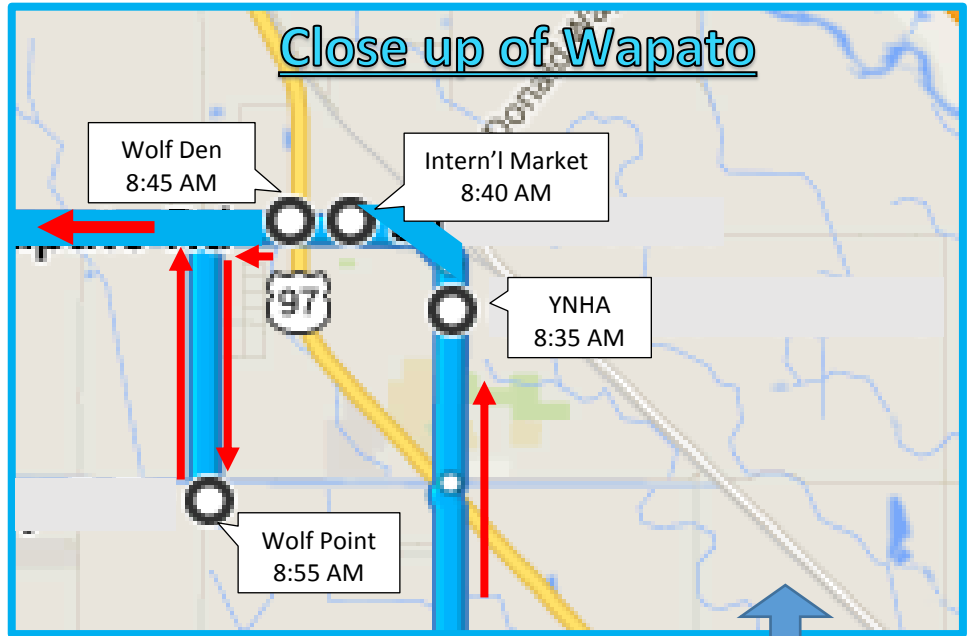

Close up of Toppenish City

**Morning
Route 1**
(6:15 AM – 8:00 AM)

Pahto Public
P A S S A G E

Route 1 Continued

(8:15 AM – 10:30 AM)

City Of Toppenish

Route 2

(11:05 AM – 1:40 PM)